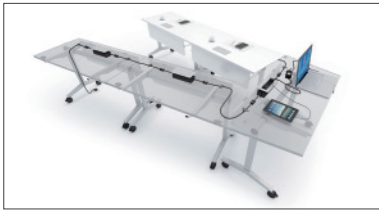

Perfect Cable Management
完善走线管理