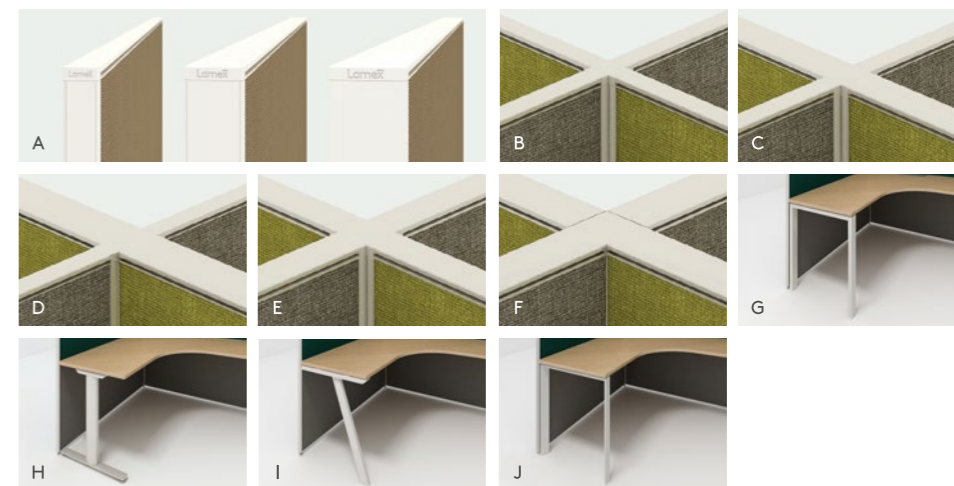

Product Highlight 产品特点

A66™ Cable Management 走线管理

Smart cable management - Roomy cable ducts allow wires to run inside A66™ workstation panels freely and discreetly. Socket plugs are located either on trunking or directly on the panel tile for ease of access.

智能走线管理 - Avail周全的A66™屏风走线管理系统，屏风内大容量的空间可将走线和电线在框架内分布，而且每个框架均可上线，能做到四通八达走线管理，方便使用。

A30™/A50™/A66™ has more than 10 finish for selection. For details, please refer to A30™/A50™/A66™ Statement of Line (SOL) on P.85. A30™/A50™/A66™ 备有多个10种材质选择。有关详细说明，请参考 P.85 Avail Panel A30™/A50™/A66™ 屏风系列产品线。

A30™/A50™ Panel Appearance A30™/A50™ 屏风外观

- A. A30™/A50™/A66™ Panel Thickness 30mm/50mm/66mm A30™/A50™/A66™ 屏风 板材厚度为30mm/50mm/66mm
- B. A30™+A30™ Panel 屏风
- C. A30™+A50™ Panel 屏风
- D. A30™+A66™ Panel 屏风
- E. A50™+A50™ Panel 屏风
- F. A66™+A66™ Panel 屏风

Design Platform Leg 同平台支撑脚

- G. 1001 Style 款脚
- H. 3000 Style 款脚
- I. 5003 Style 款脚
- J. 8001 Style 款脚

A66™ Panel Appearance A66™ 屏风外观

- K. Whole Framed Panel 整格屏风
- L. Divided Framed Panel 半格屏风
- M. A66™ High Leg Panel A66™ 高脚屏风

A66™ Application A66™ 应用

- N. Hanging Shelf & Cabinet 吊升架及吊柜
- O. Counter Desk 接待台
- P. Marker Board 写字白板