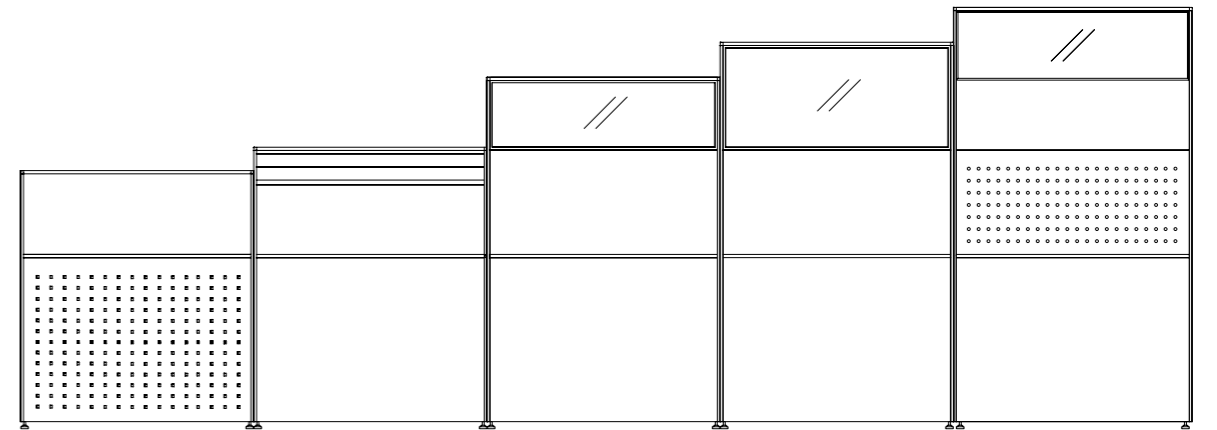

A30™/A50™/A66™ Material 材质

Top : Painted Flat Metal
Bottom : Perforated Metal, Embossed Metal

顶格 : 平板金属
底格 : 方孔金属, 美案板金属

Top : Accessory Rail
Middle : Tackable Fabric
Bottom : MFC

顶格 : 多功能挂架
中格 : 可针板
底格 : MFC

Top : Clear Glass
Middle : Fabric on Steel
Bottom : Fabric on MFC

顶格 : 清玻璃
中格 : 铁板扞布
底格 : MFC 扞布

Top : Clear Glass
Middle : Tackable Fabric
Bottom : Fabric on Steel

顶格 : 清玻璃
中格 : 布针板
底格 : 金属扞布

Top : Frosted Transparent Glass
Middle : Marker Board/ Accoustics Metal
Bottom : Painted Flat Metal

顶格 : 磨砂透明玻璃
U 中格 : 写字白板
L 中格 : 吸音金属
底格 : 平板金属