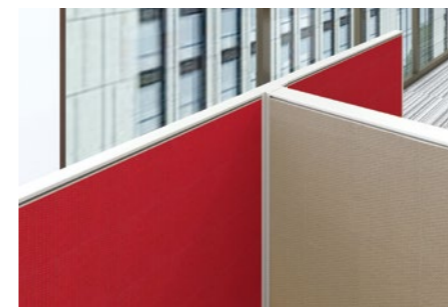

Panel Appearance 屏风外观

A30™ + A50™ T-post
A30™ + A50™ T柱