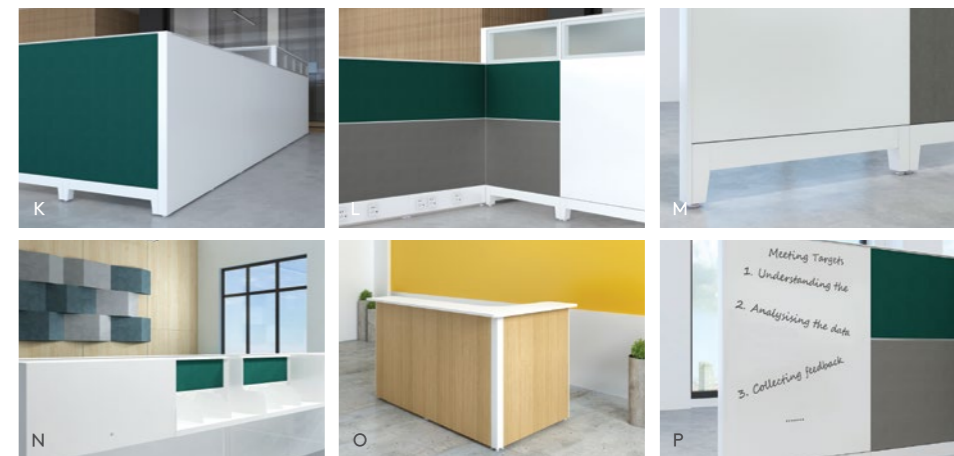

Product Highlight 产品特点

A66™ Cable Management 走线管理

Smart cable management - Roomy cable ducts allow wires to run inside A66™ workstation panels freely and discreetly. Socket plugs are located either on trunking or directly on the panel tile for ease of access.

智能走线管理 - Avail周全的A66™屏风走线管理系统，屏风内大容量的空间可将走线和电线在框架内分布，而且每个框架均可上线，能做到四通八达走线管理，方便使用。

A30™/A50™/A66™ has more than 10 finish for selection. For details, please refer to A30™/A50™/A66™ Statement of Line (SOL) on P.85. A30™/A50™/A66™ 备有多个10种材质选择。有关详细说明，请参考 P.85 Avail Panel A30™/A50™/A66™ 屏风系列产品线。

A30™/A50™ Panel Appearance A30™/A50™ 屏风外观

- A. A30™/A50™/A66™ Panel Thickness 30mm/50mm/66mm A30™/A50™/A66™ 屏风 板材厚度为30mm/50mm/66mm
- B. A30™+A30™ Panel 屏风
- C. A30™+A50™ Panel 屏风
- D. A30™+A66™ Panel 屏风
- E. A50™+A50™ Panel 屏风
- F. A66™+A66™ Panel 屏风

Design Platform Leg 同平台支撑脚

- G. 1001 Style 款脚
- H. 3000 Style 款脚
- I. 5003 Style 款脚
- J. 8001 Style 款脚

A66™ Panel Appearance A66™ 屏风外观

- K. Whole Framed Panel 整格屏风
- L. Divided Framed Panel 半格屏风
- M. A66™ High Leg Panel A66™ 高脚屏风

A66™ Application A66™ 应用

- N. Hanging Shelf & Cabinet 吊升架及吊柜
- O. Counter Desk 接待台
- P. Marker Board 写字白板