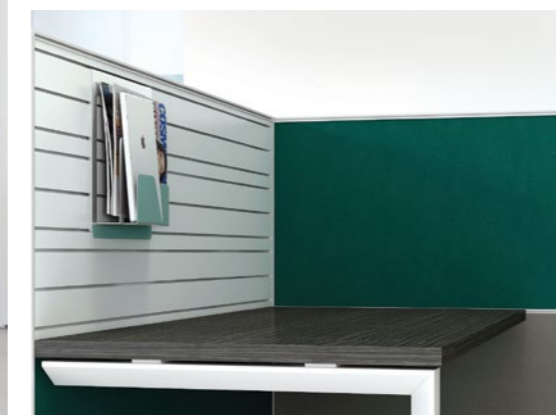

A66™ allows the use of 2 different materials in 1 panel on front and back side to fulfill individual needs.
A66™ 能在正面和背面的1个面板中使用2种不同的材料以满足个人需求。

A66™

Designed for Connected Management

Avail provides various configured combinations for you to achieve so much more with connected and interactive management, encouraging free flow of creative ideas communications. When needed, it can also cater to confidential work, close mentoring and one-on-one meeting with small side-cable and sofas.

灵活设计 优化联系式管理

Avail为您提供多种配置组合，实现团队联系和互相交流，有助团队发挥创意和沟通的流动。当主管需处理机密工作，进行员工指导或一对一会谈，可使用小型边柜和沙发，尽享舒适的会谈环境。