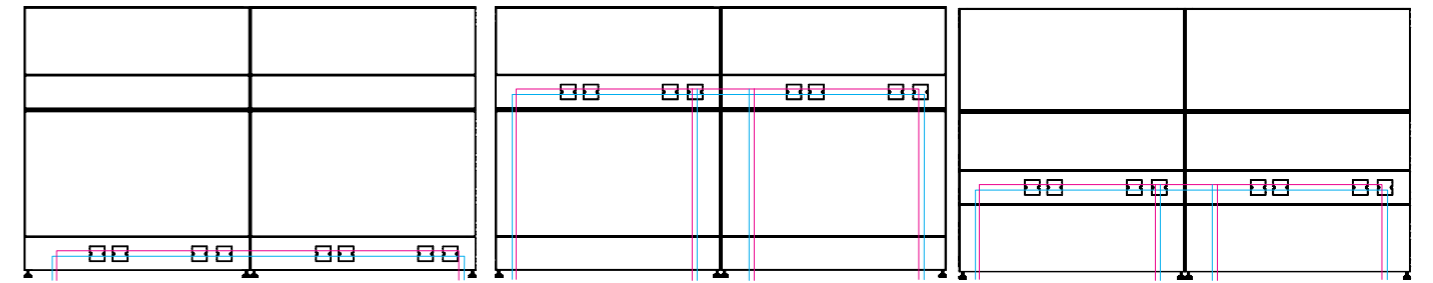

Avail Panel A30™/A50™/A66™ 屏风系列

A66™ Connecting Post 连接柱

A66™ connecting post
A66™ 连接柱

A66™ & A30™
connecting post
A66™ & A30™ 连接柱

A66™ Support 支撑

MFC End Leg, with No Cable Management Underneath Desk
MFC 边脚 (配台底无走线)
D: 600,700,800

MFC Middle Leg
MFC 中间脚
D: 600,700,800

MFC End Leg, with No Cable Management Underneath Desk
MFC 边脚 (配台底无走线)
D: 600,700,800

Cantilever: Left/Right/Middle
悬臂支撑: 左/右/中

A66™ Power Management 走线

Cabling and Socket Cut Outs at Floor Level
地脚走线

Cabling and Socket Under Work Surface with Vertical Internal Raceway
台上横走线

Cabling and Socket Above Work Surface with Vertical Internal Raceway
台底 5H 横走线