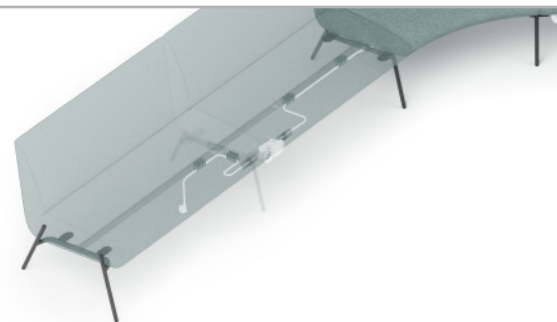

Power Management 电源管理

LX2 power socket with cables and USB, presenting convenient charging in an easily reached power supply.
LX2 插座具有电源和USB插口，触手可及的配置为您提供便捷的充电供应。