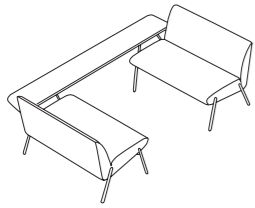

Slim legs elevate sofa's aesthetics, with various leg options available for rear ledges, bottom shelves or footrest, rear planters as well as side ledges.
纤细的圆柱脚能提升视觉的美感，同时使用不同的钢脚配置，可用于支撑沙发后方小桌板、沙发下方置物架或脚踏、后方花槽，以及侧桌。

Side Ledge
侧桌

Rear Planter
后方花槽

Bottom Shelf and Footrest
下方置物架及脚踏

Statement of Line 产品线

Low Back Sofa 低背沙发

Low Back Straight Sofa 低背直形沙发	W1050	D630	H540	X3
Low Back Transition Sofa 低背连接沙发	W1220	D700	H540	X1
End Leg (Left) 边位脚(左)	W620	D110	H370	X1
End Leg (Right) 边位脚(右)	W620	D110	H370	X1
Low Back Mid Leg 低背中间脚	W620	D154	H310	X3

Low Back 4P Duo Side Ledge 4人低背沙发带侧桌板

Low Back Straight Sofa 低背直形沙发	W1050/1400	D630	H540	X2
End Leg (Left) 边位脚(左)	W620	D110	H370	X1
End Leg (Right) 边位脚(右)	W620	D110	H370	X1
End Support Leg (L) 边位支撑脚(左)	W620	D340	H480	X1
End Support Leg (R) 边位支撑脚(右)	W620	D340	H480	X1
Support Beam 支撑管	W770/1120	D120	H30	X2
Ledge Support Beam 侧桌板支撑管	W1167	D40	H20	X1
Single Ledge 独立侧桌板	W2050	D25	H300	X1

Sofa 沙发

Sofa Back with Ribs
沙发背带条纹
W1050 D630 H540
W1400 D630 H540

Side Ledge 侧桌板

End Ledge (L/R)
边位侧桌板(左/右)
W2120 D25 H300

Mid Continuing Ledge
中间连接侧桌板
W2170 D25 H300

Bar Sofa 吧椅沙发

Low Back Straight Sofa 低背直形吧椅沙发	W1050	D587	H520	X3
Low Back Transition Sofa 低背连接吧椅沙发	W1220	D660	H520	X1
End Leg (Left) 边位脚(左)	W593	D150	H700	X1
End Leg (Right) 边位脚(右)	W593	D150	H700	X1
Mid Leg w/o Planter Support 中间脚不带花槽支撑	W695	D154	H646	X3
Straight Footrest 直形脚踏	W1035	D15	H30	X3
Curving Footrest 弧形脚踏	W821	D82	H30	X1
Straight Transition Shelf 直形连接置物架	W1045	D340	H18	X1
Curving Transition Shelf 弧形连接置物架	W1125	D416	H18	X1
Straight End Shelf 直形边位置物架	W1055	D340	H18	X2