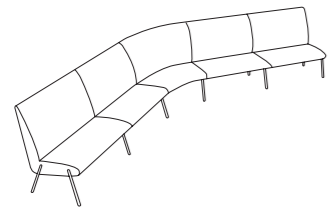

Low Back 4P Duo Side Ledge 4人低背沙发带侧桌板

Low Back Straight Sofa 低背直形沙发	W1050/1400	D630	H540	X2
End Leg (Left) 边位脚(左)	W620	D110	H370	X1
End Leg (Right) 边位脚(右)	W620	D110	H370	X1
End Support Leg (L) 边位支撑脚(左)	W620	D340	H480	X1
End Support Leg (R) 边位支撑脚(右)	W620	D340	H480	X1
Support Beam 支撑管	W770/1120	D120	H30	X2
Ledge Support Beam 侧桌板支撑管	W1167	D40	H20	X1
Single Ledge 独立侧桌板	W2050	D25	H300	X1

Sofa 沙发

Sofa Back with Ribs
沙发背带条纹
W1050 D630 H540
W1400 D630 H540

Side Ledge 侧桌板

End Ledge (L/R)
边位侧桌板(左/右)
W2120 D25 H300

Mid Continuing Ledge
中间连接侧桌板
W2170 D25 H300

Bar Sofa 吧椅沙发

Low Back Straight Sofa 低背直形吧椅沙发	W1050	D587	H520	X3
Low Back Transition Sofa 低背连接吧椅沙发	W1220	D660	H520	X1
End Leg (Left) 边位脚(左)	W593	D150	H700	X1
End Leg (Right) 边位脚(右)	W593	D150	H700	X1
Mid Leg w/o Planter Support 中间脚不带花槽支撑	W695	D154	H646	X3
Straight Footrest 直形脚踏	W1035	D15	H30	X3
Curving Footrest 弧形脚踏	W821	D82	H30	X1
Straight Transition Shelf 直形连接置物架	W1045	D340	H18	X1
Curving Transition Shelf 弧形连接置物架	W1125	D416	H18	X1
Straight End Shelf 直形边位置物架	W1055	D340	H18	X2

Sofa 沙发

Sofa Back with Ribs
沙发背带条纹
W1050 D587 H520

Shelf 置物架

Curving End Shelf (L/R)
弧形边位置物架(左/右)
W1160 D416 H18

Mid Leg 中间脚

Mid Leg w/ Planter Support
中间脚带花槽支撑
W695 D154 H833

Planter 花槽

Single Planter
独立单个花槽
W2100 D100 H110

Transition Planter
连接花槽
W1050 D100 H110

End Planter (L/R)
边位花槽(左/右)
W1300 D100 H110
W1575 D100 H110
W1850 D100 H110

High Back Sofa 高背沙发

High Back Straight Sofa 高背直形沙发	W1050	D748	H871	X4
High Back Transition Sofa 高背连接沙发	W1270	D816	H871	X1
End Leg (Left) 边位脚(左)	W680	D110	H370	X1
End Leg (Right) 边位脚(右)	W680	D110	H370	X1
Mid Leg 中间脚	W620	D154	H310	X4