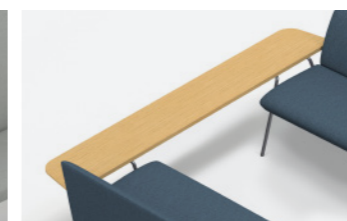

Slim legs elevate sofa's aesthetics, with various leg options available for rear ledges, bottom shelves or footrest, rear planters as well as side ledges.
纤细的圆柱脚能提升视觉的美感，同时使用不同的钢脚配置，可用于支撑沙发后方小桌板、沙发下方置物架或脚踏、后方花槽，以及侧桌。

Side Ledge
侧桌

Rear Planter
后方花槽

Bottom Shelf and Footrest
下方置物架及脚踏

Statement of Line 产品线

Low Back Sofa 低背沙发

Low Back Straight Sofa 低背直形沙发	W1050	D630	H540	X3
Low Back Transition Sofa 低背连接沙发	W1220	D700	H540	X1
End Leg (Left) 边位脚(左)	W620	D110	H370	X1
End Leg (Right) 边位脚(右)	W620	D110	H370	X1
Low Back Mid Leg 低背中间脚	W620	D154	H310	X3