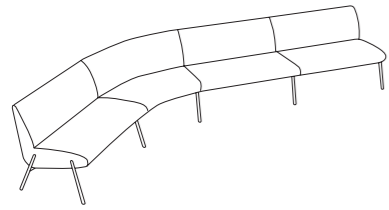

Slim legs elevate sofa's aesthetics, with various leg options available for rear ledges, bottom shelves or footrest, rear planters as well as side ledges.
纤细的圆柱脚能提升视觉的美感，同时使用不同的钢脚配置，可用于支撑沙发后方小桌板、沙发下方置物架或脚踏、后方花槽，以及侧桌。

Side Ledge
侧桌

Rear Planter
后方花槽

Bottom Shelf and Footrest
下方置物架及脚踏

Statement of Line 产品线

Low Back Sofa 低背沙发

Low Back Straight Sofa 低背直形沙发	W1050	D630	H540	X3
Low Back Transition Sofa 低背连接沙发	W1220	D700	H540	X1
End Leg (Left) 边位脚(左)	W620	D110	H370	X1
End Leg (Right) 边位脚(右)	W620	D110	H370	X1
Low Back Mid Leg 低背中间脚	W620	D154	H310	X3

Low Back 4P Duo Side Ledge 4人低背沙发带侧桌板

Low Back Straight Sofa 低背直形沙发	W1050/1400	D630	H540	X2
End Leg (Left) 边位脚(左)	W620	D110	H370	X1
End Leg (Right) 边位脚(右)	W620	D110	H370	X1
End Support Leg (L) 边位支撑脚(左)	W620	D340	H480	X1
End Support Leg (R) 边位支撑脚(右)	W620	D340	H480	X1
Support Beam 支撑管	W770/1120	D120	H30	X2
Ledge Support Beam 侧桌板支撑管	W1167	D40	H20	X1
Single Ledge 独立侧桌板	W2050	D25	H300	X1

Sofa 沙发

Sofa Back with Ribs
沙发背带条纹
W1050 D630 H540
W1400 D630 H540

Side Ledge 侧桌板

End Ledge (L/R)
边位侧桌板(左/右)
W2120 D25 H300

Mid Continuing Ledge
中间连接侧桌板
W2170 D25 H300

Bar Sofa 吧椅沙发

Low Back Straight Sofa 低背直形吧椅沙发	W1050	D587	H520	X3
Low Back Transition Sofa 低背连接吧椅沙发	W1220	D660	H520	X1
End Leg (Left) 边位脚(左)	W593	D150	H700	X1
End Leg (Right) 边位脚(右)	W593	D150	H700	X1
Mid Leg w/o Planter Support 中间脚不带花槽支撑	W695	D154	H646	X3
Straight Footrest 直形脚踏	W1035	D15	H30	X3
Curving Footrest 弧形脚踏	W821	D82	H30	X1
Straight Transition Shelf 直形连接置物架	W1045	D340	H18	X1
Curving Transition Shelf 弧形连接置物架	W1125	D416	H18	X1
Straight End Shelf 直形边位置物架	W1055	D340	H18	X2