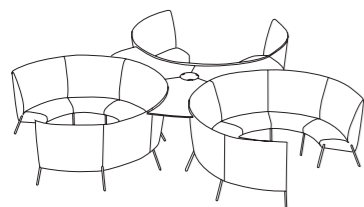

Perch Diner meanwhile, features river bend and horse shoe formations, as well as circular sofa clusters.

Perch 提供了一系列模块化沙发解决方案。沙发备有低背、高背和吧座供您选择，可随心配置组合成各种形状，以轻松满足不同空间的需求和适应各种用途。Perch 组合千变万化，精心打造的河湾形、马蹄形或圆形沙发群是 Perch 特色的点睛之笔。

Transition Planter
连接花槽
W1050 D100 H110

End Planter (L/R)
边位花槽(左/右)
W1300 D100 H110
W1575 D100 H110
W1850 D100 H110

High Back Sofa 高背沙发

High Back Straight Sofa 高背直形沙发	W1050	D748	H871	X4
High Back Transition Sofa 高背连接沙发	W1270	D816	H871	X1
End Leg (Left) 边位脚(左)	W680	D110	H370	X1
End Leg (Right) 边位脚(右)	W680	D110	H370	X1
Mid Leg 中间脚	W620	D154	H310	X4

Mid Leg 中间脚

Mid Leg for Shelf
小桌板中间脚
W810 D154 H400

Back Shelf 后方小桌板

Straight Continuing Shelf
直形中间连接桌板
W1050 D18 H300

Straight End Shelf (L/R)
边位直形桌板(左/右)
W530 D18 H300

Curving Continuing Shelf
弧形桌板
W1481 D18 H360

Curving End Shelf (L/R)
边位弧形桌板(左/右)
W530 D18 H300

Diner 三环沙发

Small High Back Transition Sofa 小型高背连接沙发	W990	D697	H765	X18
End Leg (L) 边位脚(左)	W652	D150	H362	X3
End Leg (R) 边位脚(右)	W652	D150	H362	X3
Mid Leg w/o Worktop Support 中间脚不带台面支撑	W680	D154	H304	X6
Mid Leg w/Worktop Support 中间脚带台面支撑	W815	D200	H924	X9
Back Shelf 后方桌板	W1424	D746	H18	X3
Cover 翻盖	W295	D295	H18	X1