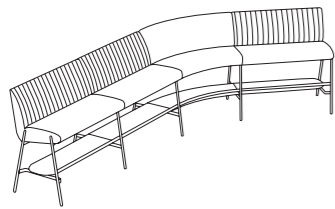

Side Ledge
侧桌

Rear Planter
后方花槽

Bottom Shelf and Footrest
下方置物架及脚踏

Statement of Line 产品线

Low Back Sofa 低背沙发

Low Back Straight Sofa 低背直形沙发	W1050	D630	H540	X3
Low Back Transition Sofa 低背连接沙发	W1220	D700	H540	X1
End Leg (Left) 边位脚(左)	W620	D110	H370	X1
End Leg (Right) 边位脚(右)	W620	D110	H370	X1
Low Back Mid Leg 低背中间脚	W620	D154	H310	X3

Low Back 4P Duo Side Ledge 4人低背沙发带侧桌板

Low Back Straight Sofa 低背直形沙发	W1050/1400	D630	H540	X2
End Leg (Left) 边位脚(左)	W620	D110	H370	X1
End Leg (Right) 边位脚(右)	W620	D110	H370	X1
End Support Leg (L) 边位支撑脚(左)	W620	D340	H480	X1
End Support Leg (R) 边位支撑脚(右)	W620	D340	H480	X1
Support Beam 支撑管	W770/1120	D120	H30	X2
Ledge Support Beam 侧桌板支撑管	W1167	D40	H20	X1
Single Ledge 独立侧桌板	W2050	D25	H300	X1

Sofa 沙发

Sofa Back with Ribs
沙发背带条纹
W1050 D630 H540
W1400 D630 H540

Side Ledge 侧桌板

End Ledge (L/R)
边位侧桌板(左/右)
W2120 D25 H300

Mid Continuing Ledge
中间连接侧桌板
W2170 D25 H300

Bar Sofa 吧椅沙发

Low Back Straight Sofa 低背直形吧椅沙发	W1050	D587	H520	X3
Low Back Transition Sofa 低背连接吧椅沙发	W1220	D660	H520	X1
End Leg (Left) 边位脚(左)	W593	D150	H700	X1
End Leg (Right) 边位脚(右)	W593	D150	H700	X1
Mid Leg w/o Planter Support 中间脚不带花槽支撑	W695	D154	H646	X3
Straight Footrest 直形脚踏	W1035	D15	H30	X3
Curving Footrest 弧形脚踏	W821	D82	H30	X1
Straight Transition Shelf 直形连接置物架	W1045	D340	H18	X1
Curving Transition Shelf 弧形连接置物架	W1125	D416	H18	X1
Straight End Shelf 直形边位置物架	W1055	D340	H18	X2

Sofa 沙发

Sofa Back with Ribs
沙发背带条纹
W1050 D587 H520

Shelf 置物架

Curving End Shelf (L/R)
弧形边位置物架(左/右)
W1160 D416 H18

Mid Leg 中间脚

Mid Leg w/ Planter Support
中间脚带花槽支撑
W695 D154 H833

Planter 花槽

Single Planter
独立单个花槽
W2100 D100 H110