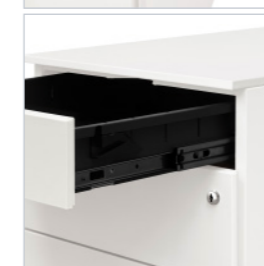

巧妙设计的抽屉

推柜采用高品质的钢制轨道，提升收纳空间。同时设有防倒装置，确保一次只能打开一个抽屉，避免多个抽屉同时打开导致柜子翻倒的安全隐患。