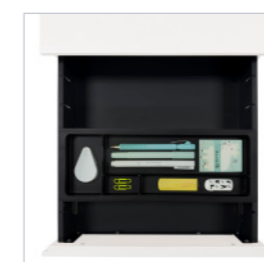

Simplicity and Convenience

简约雅致 灵活便捷

GoKeep metal mobile pedestals strike a balance between affordability, quality and convenience, ensuring exceptional aesthetics and durability.

GoKeep 钢制活动推柜结合了高品质与高性价比，是雅致美学、便利收纳与坚固耐用的典范。