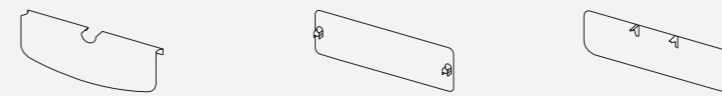

End Cover 边盖

End Cover[^] (for Double Bench) 边盖[^] (双边共享台专用) W: 618,718,818 H: 253	Modesty Panel (for Single Bench) 前挡板 (单边共享台专用) W:1300,1400,1500,1700 H: 440	Modesty Panel (for Manager Desk) 前挡板 (主管桌专用) W:1180,1280,1380,1580 H: 375	Secondary Shelf 层架 W: 600,700,800 H: 120