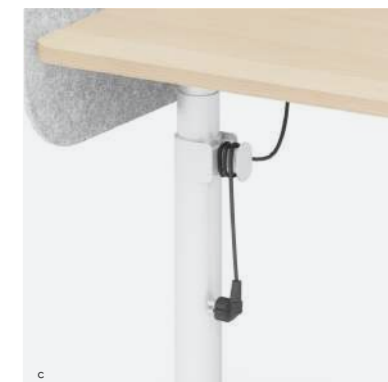

Curated Workspaces 精心臻筑 灵动空间

Avail Go crafts adaptable workspaces for today's offices. Its' fixed or mobile height-adjustable desks enhance individual concentration and agile teaming. With an innovative secondary shelf and PET screen, it boosts efficiency and complements work styles.

Avail Go 契合当代办公空间持续变化的需求。它具有固定式或可移动升降台两种款式供您选择，可提升个人的专注度和满足快速便捷的团队协作。升降台能搭配新颖别致的置物层架和 PET 屏风，匠心打造多功能的办公空间，有助团队工作效率的提升。

- a Secondary Shelf
  层架
- b PET Screen
  PET 屏风
- c-d Magnetic Cable Riser
  磁吸垂直上线槽