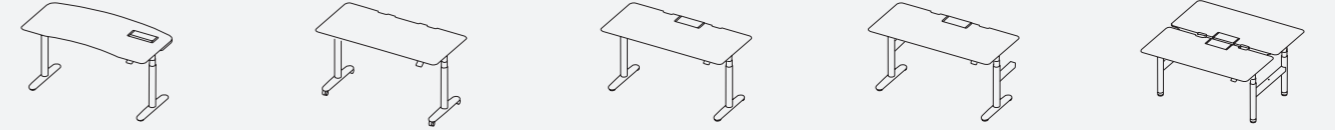

Avail Go HAD 升降台

HAD 升降台

Height-adjustable Manager Desk 主管升降台 W:1400,1500,1600,1800 D: 700,800/750,850 H: 650-1250	Height-adjustable Mobile Desk 可移动升降台 W:1400,1500,1600,1800 D: 600,700,800 H: 700-1250	Height-adjustable Single Desk 独立升降台 W:1400,1500,1600,1800 D: 600,700,800 H: 650-1250	Height-adjustable Single Bench 单边升降共享台 W:1400,1500,1600,1800 D: 600,700,800 H: 650-1250	Height-adjustable Double Bench 双边升降共享台 W:1400,1500,1600,1800 D: 1200,1400,1600 H: 650-1250