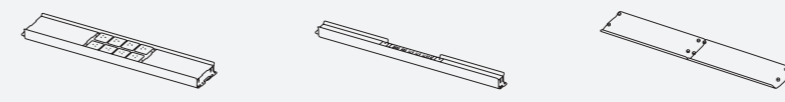

Cable Management 走线管理

W Trunk W 走线槽	Reinforce Trunk 加高走线槽	Basic Trunk 经济款走线槽	Trunk for Integrated Socket 专配合集成插座经济款走线槽	Vertical Trunking 垂直上走线槽
-------------------------	---------------------------------	------------------------------	---	------------------------------------

End Cover 边盖

End Cover[^] (for Double Bench) 边盖 [^] (双边共享台专用) W: 618,718,818 H: 253	Modesty Panel (for Single Bench) 前挡板 (单边共享台专用) W:1300,1400,1500,1700 H: 440	Modesty Panel (for Manager Desk) 前挡板 (主管桌专用) W:1180,1280,1380,1580 H: 375	Secondary Shelf 层架 W: 600,700,800 H: 120
--	---	---	--

Modesty 挡板

Accessory 配件

Cable Management 走线管理

Basic Trunk 经济款走线槽	Trunk for Integrated Socket 专配合集成插座经济款走线槽	Cable Cover 台底走线盖
------------------------------	---	-----------------------------

Remarks 备注:

* Leg width 700mm is applicable for Single Long Bench. 台脚宽度 700mm 只适用于单边多人共享台。
Leg width 1400mm is applicable for Double Long Bench. 台脚宽度 1400mm 只适用于双边多人共享台。
+ Single Long Bench is available, and the depth is 700mm. 多人单边共享台可供选择, 整体深度为 700mm。
^ End Cover for Single Bench and Height-Adjustable Desk is available, please refer to the price book for detail information. 单边共享台和升降台可配置边盖, 可参阅价目表查询详情。