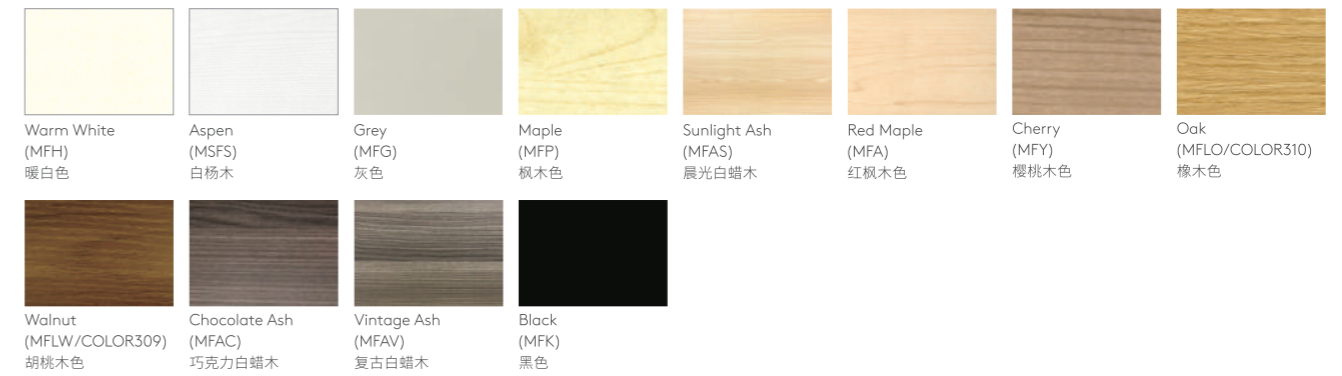

Worktop Edge 工作台封边

Material Options 物料选择

Desk, Bench and HAD 办公桌、共享台及升降台

MFC Desktop and End Cover 三聚氰胺板台面及边盖

Metal Leg, Modesty Panel and End Cover 金属台脚、前挡板及边盖

Panel System 屏风系统

Fabric Panel 布料屏风

Remarks 备注: