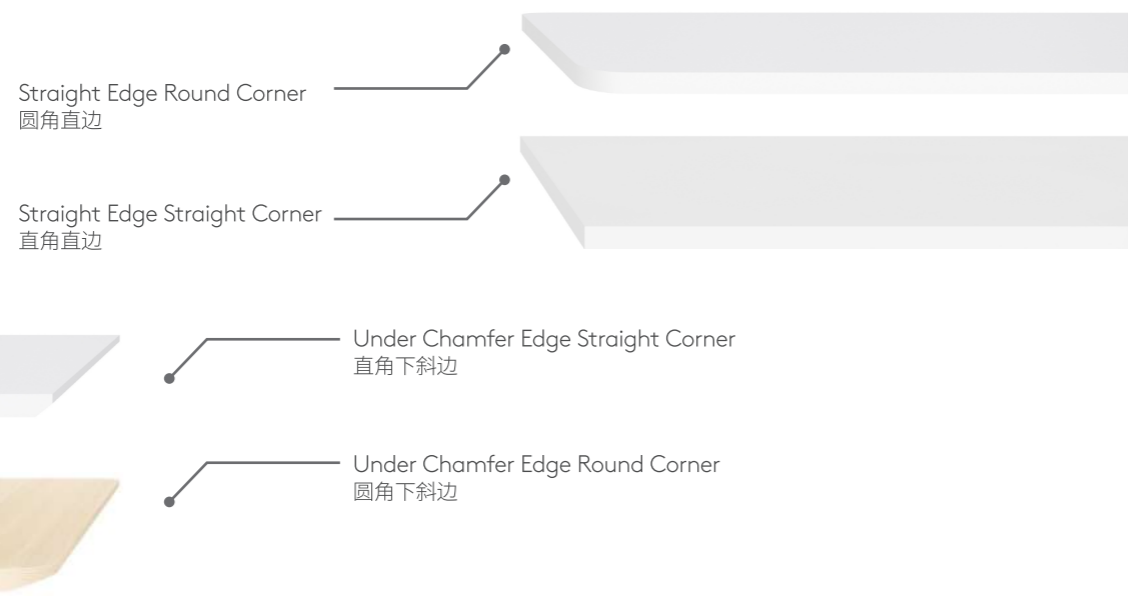

Worktop Edge 工作台封边