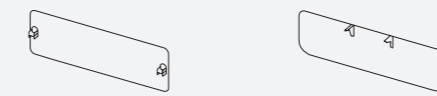

Statement of Line 产品线

Avail Go Bench 共享台

Bench 共享台

Single Bench 单边共享台 W:1200,1400,1500,1600,1800 D: 600,700 H: 750	Single Bench 单边共享台 W:2400,2800,3000,3200,3600 D: 600,700 H: 750	Double Bench 双边共享台 W:1200,1400,1500,1600,1800 D: 1226,1426 H: 750	Double Bench 双边共享台 W:2400,2800,3000,3200,3600 D: 1226,1426 H: 750	Double Long Bench⁺ 多人双边共享台 For 4P 供 4 人使用 W:2000 D: 1426 H: 750	Double Long Bench⁺ 多人双边共享台 For 4P/6P 供 4/6 人使用 W:2400 D: 1426 H: 750	Double Long Bench⁺ 多人双边共享台 For 8P 供 8 人使用 W:4000 D: 1426 H: 750	Double Long Bench⁺ 多人双边共享台 For 8P/12P 供 8/12 人使用 W:4800 D: 1426 H: 750

Meeting Table 洽谈桌

W:1600,1800,2000 D: 1000 H: 750	W:2400 D: 1000/1200 H: 750	W:2800 D: 1200/1400 H: 750	W:3200, 3600 D: 1400 H: 750	W:4000, 4500, 4800 D: 1600 H: 750

Modesty Panel 前挡板

Single and Double Bench 单边及双边共享台 W:1200,1400,1500,1600,1800 H: 226	Long Bench 多人共享台 W:1000,1200,1300 H: 226	Single and Double Bench 单边及双边共享台 W:1200,1400,1500,1600,1800 H: 343	Long Bench 多人共享台 W:1000,1200,1300 H: 343

Screen 屏风

Desk Mount Screen 挂台屏风 Single Desk 独立台 W:1200,1400,1500,1600,1800 H: 680 (Straight Edge 直边) 784 (Bevel Edge 斜边)	Desk Up Screen 台上屏风 Double Bench 双边共享台 W:1200,1400,1500,1600,1800 H: 350	Divider Frameless Screen 无框分隔屏风 W: 600,700 H: 356	P-Shape Divider Frameless Screen P-形无框分隔屏风 W: 600,700 H: 576
Single Long Bench 单边多人共享台 W: 2000, 2400 H: 680 (Straight Edge 直边) 784 (Bevel Edge 斜边)	Long Bench 多人共享台 W:2000,2400 H: 350	Middle Leg w/ or w/o Cable Cover 中间脚带 / 不带走线盖 Single Bench 单边共享台 W:600,700 H: 720	
Meeting Table 洽谈桌 W:1200,1400,1600 H: 720		Double Bench 双边共享台 W:1200,1400 H: 720	

Metal Middle Leg 金属中间脚

Metal End Leg 金属边脚