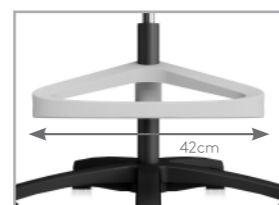

Trus Task Stool with Casters (Footrest / Foot Ring)
Trus 工作吧椅带活动式脚轮 (脚踏 / 脚圈)

Mechanism 机关	Synchronized Mechanism 带锁定同步倾仰
Frame Color 框架颜色	Basic Black / Eternal Gray 纯黑 / 暮光灰
Height 椅高	1125mm - 1375mm
Depth 椅深	730mm
Width 椅阔	730mm
Seating Height 座高	585mm - 835mm
Seating Depth 座深	405mm
Seating Width 座阔	485mm

Adjustable Lumbar Support
可调节的腰支撑

Lumbar support features an adjustable aerial back, with relief clefts that adapt to the lower-back from lumbar to upper sacral. It supports the spine for true comfort.
腰支撑可上下调节，满足腰中部和尾椎骨以上部位支撑的需求。让您感受承托脊椎带来的舒适感。

Relaxed Footrest
舒适的脚踏

Footrest measures a wide 42-cm, relieving pressure and discomfort from long sedentary periods.
脚踏板宽度42厘米，可轻松减轻足部因久坐所带来的压力和舒缓脚部不适。

Material Option 物料选择

Mesh 网布

MT

Dove (MT04) 雾灰
Pillar (MT05) 银灰
Lawn (MT01) 草绿
Radiant (MT02) 陶红
Twilight (MT03) 暮蓝
Pewter (MT06) 淡墨
Pitch Black (MT07) 漆黑